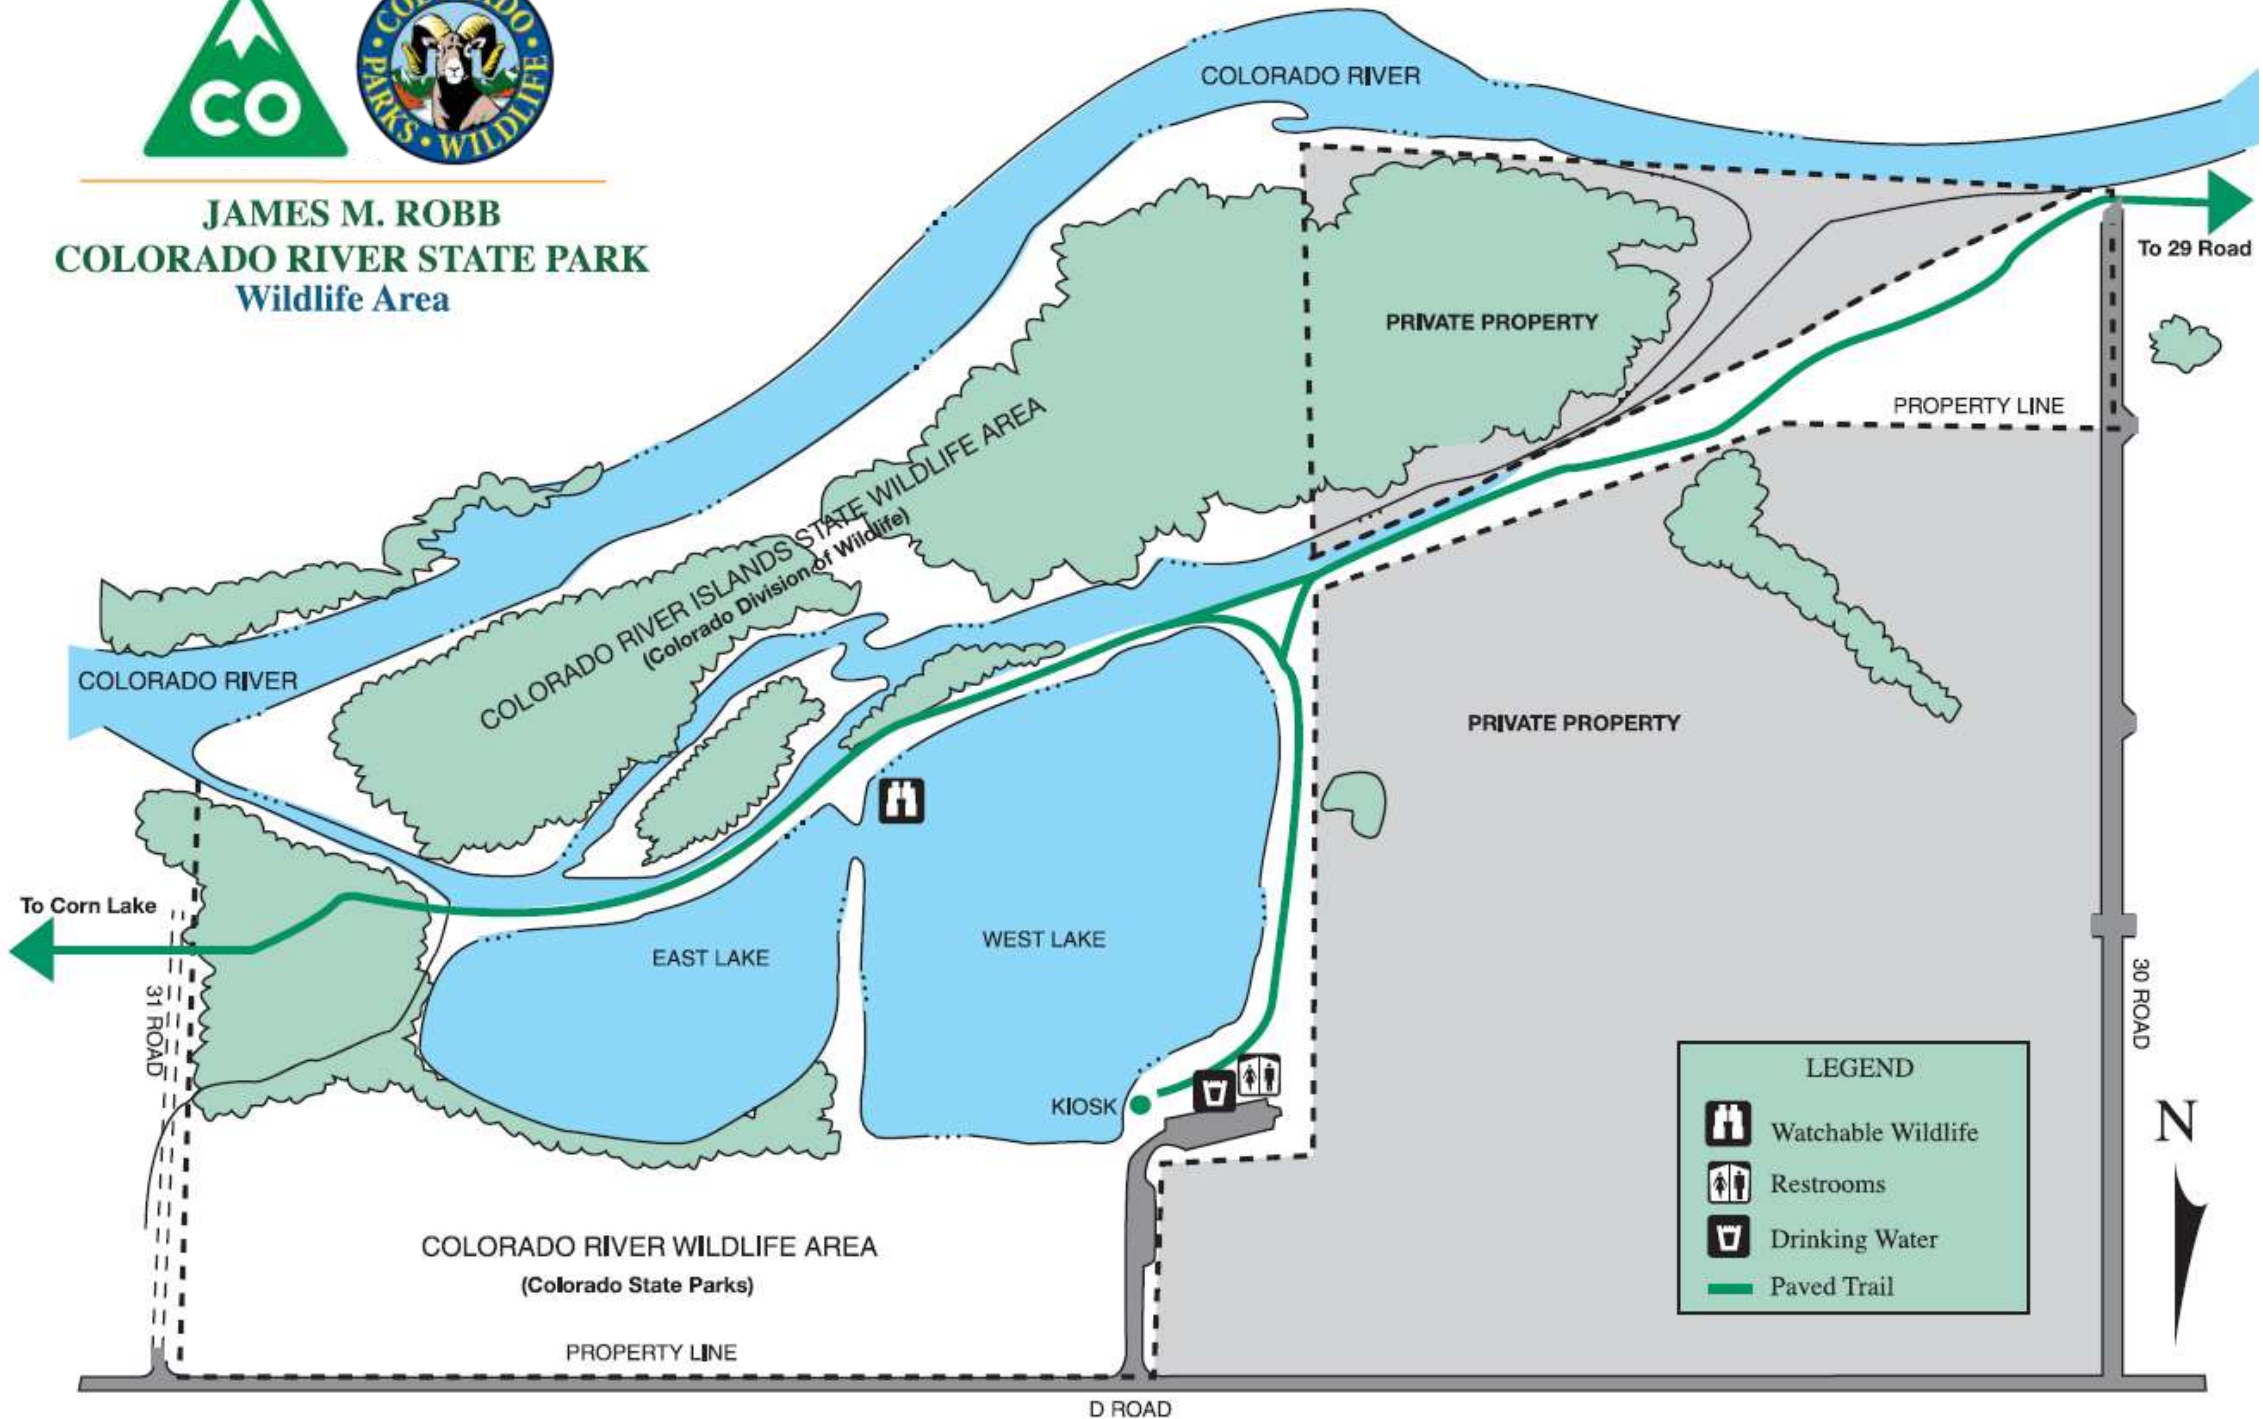

**JAMES M. ROBB**  
**COLORADO RIVER STATE PARK**  
Wildlife Area

LEGEND	
	Watchable Wildlife
	Restrooms
	Drinking Water
	Paved Trail