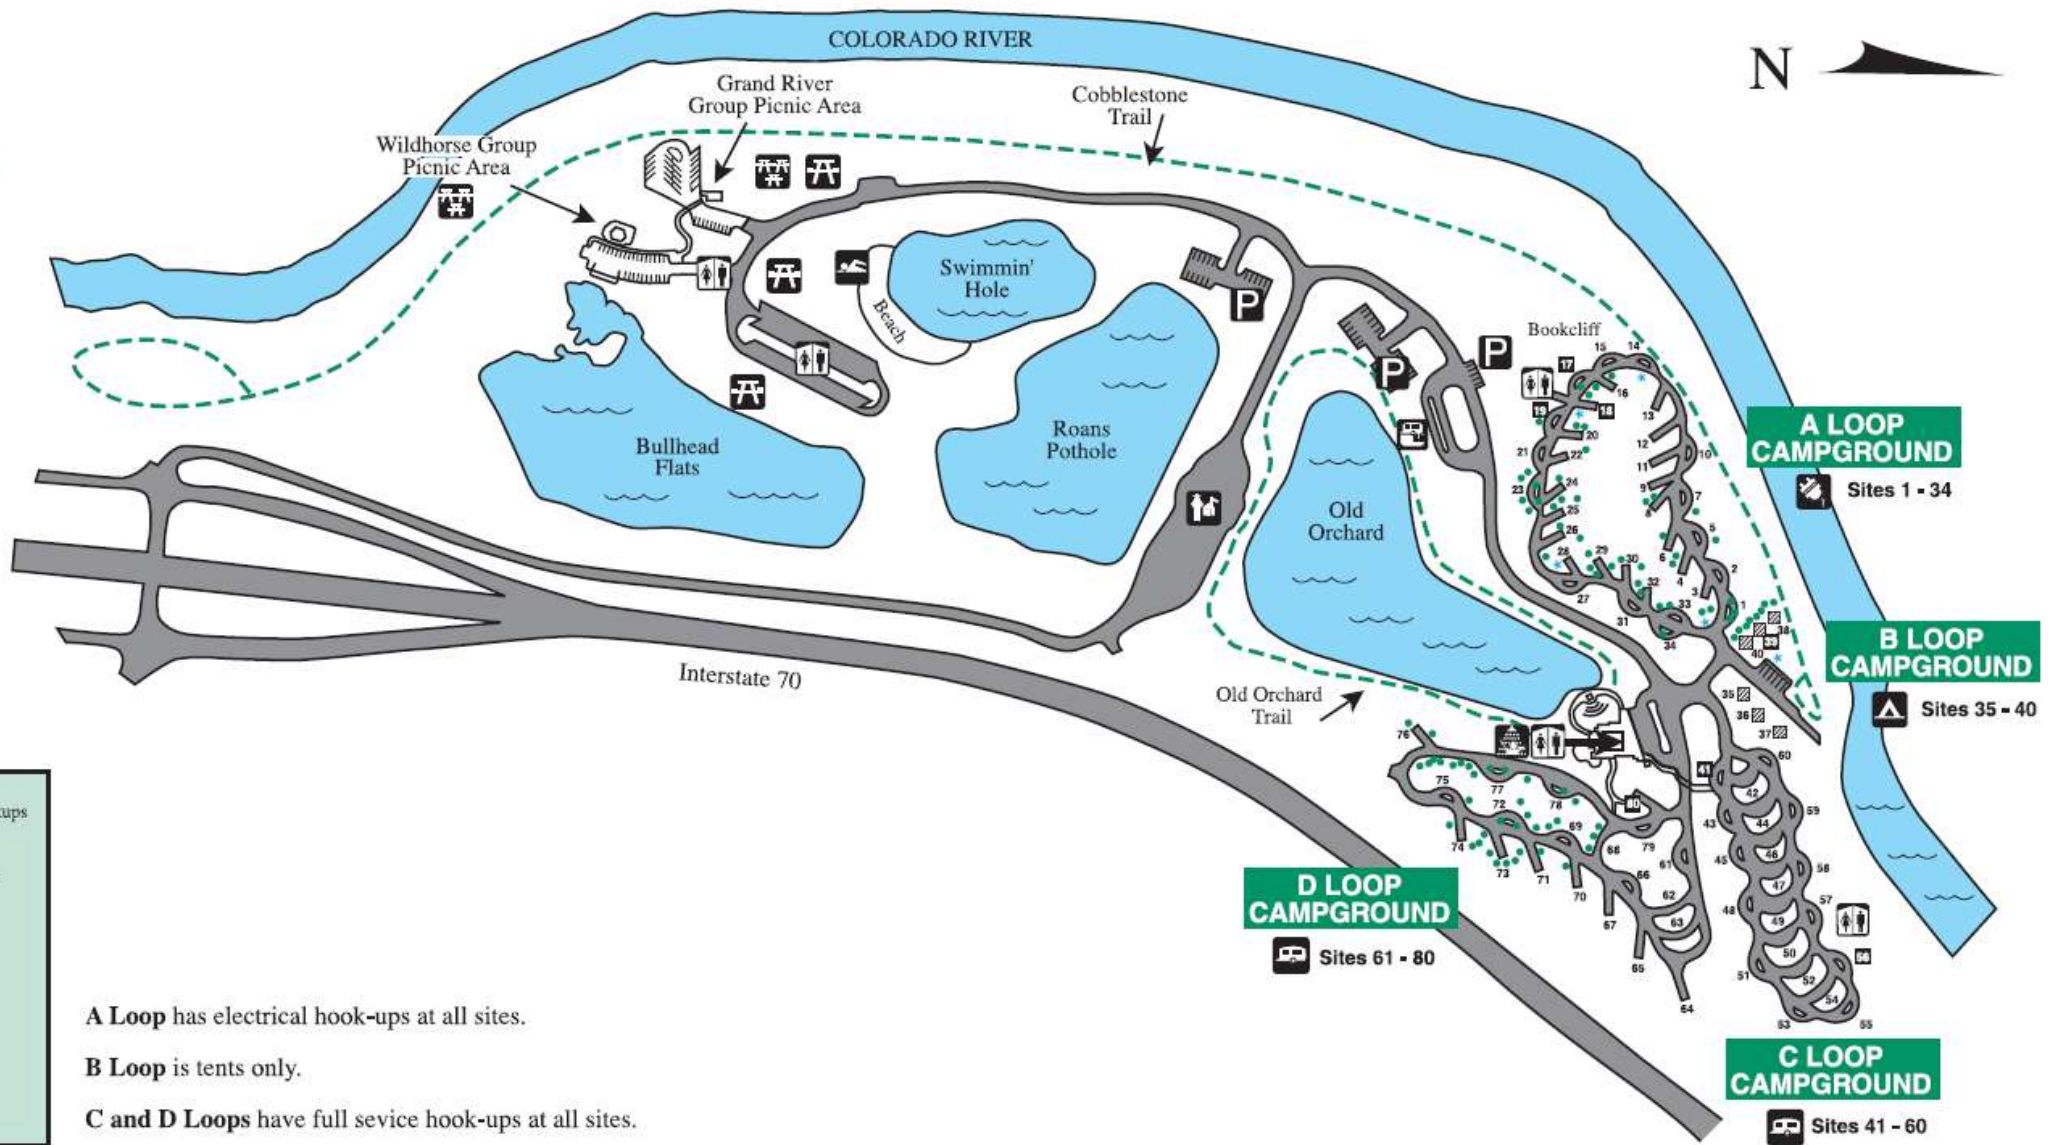

JAMES M. ROBB
COLORADO RIVER STATE PARK
 Island Acres

A Loop has electrical hook-ups at all sites.

B Loop is tents only.

C and D Loops have full service hook-ups at all sites.